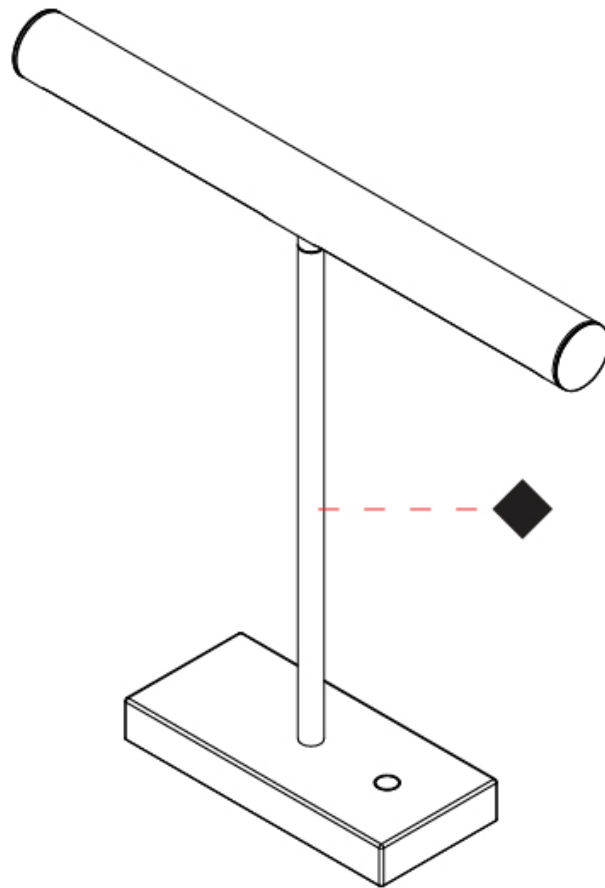

D204004-

PROJECT

TYPE

SPECIFIER

QUANTITY

DATE

D